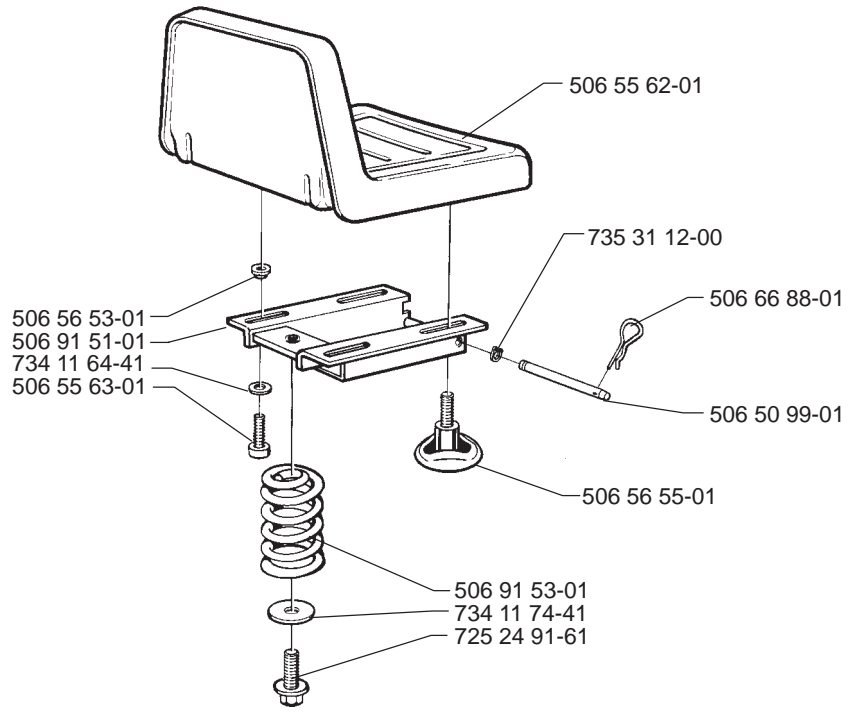

B

***compl 506 98 46-02**

xxx xx xx-xx = New part

C

xxx xx xx-xx = New part

D**15,5 hp B & S Diamond plus****xxx xx xx-xx** = New part

E

xxx xx xx-xx = New part

xxx xx xx-xx = New part

K

X BioClip 90

xxx xx xx-xx = New part

T Rear 97, BioClip 103

V Side 97

Correction: 506 87 32-01
 725 64 53-01 724 64 51-01

xxx xx xx-xx = New part

Y

BioClip 90

xxx xx xx-xx = New part