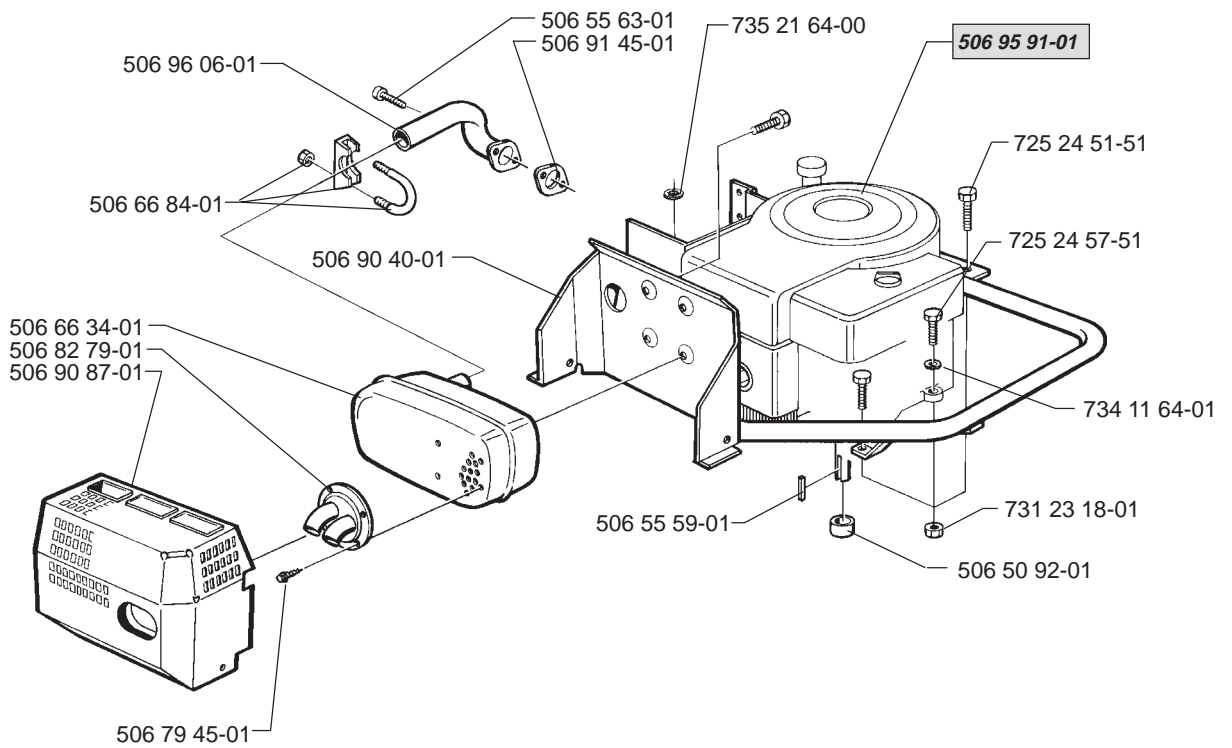

B

***compl 506 98 46-02**

xxx xx xx-xx = New part

C

xxx xx xx-xx = New part

D**15,5 hp B & S Diamond plus****xxx xx xx-xx** = New part

E

xxx xx xx-xx = New part

xxx xx xx-xx = New part

K

X BioClip 90

xxx xx xx-xx = New part

T Rear 97, BioClip 103

V Side 97

Correction: 506 87 32-01
 725 64 53-01 724 64 51-01

xxx xx xx-xx = New part

Y

BioClip 90

xxx xx xx-xx = New part