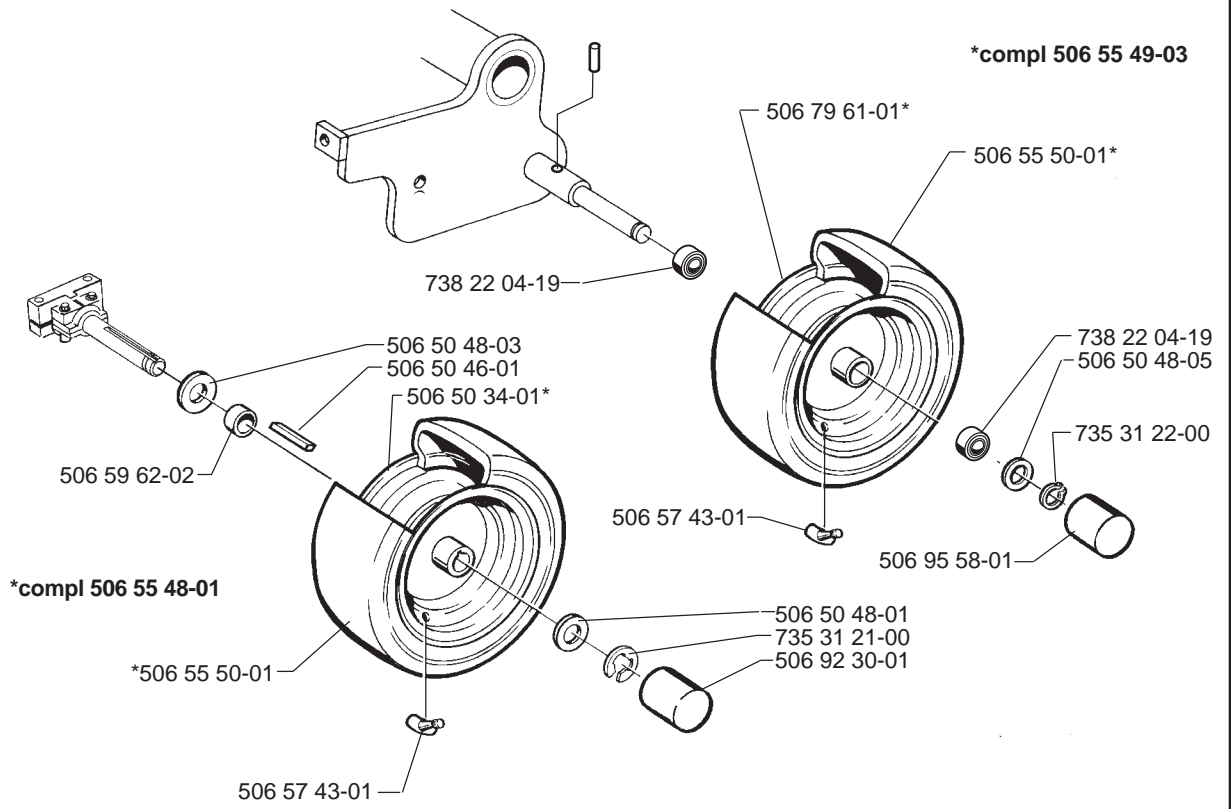

L

M

P

Leverans endast som reservdel
Delivery as spare part only
Nur als Ersatzteil lieferbar
Livrable seulement comme pièce de rechange
Solo como repuesto
Zasila se jenom jako nahradni dil

xxx xx xx-xx = New part