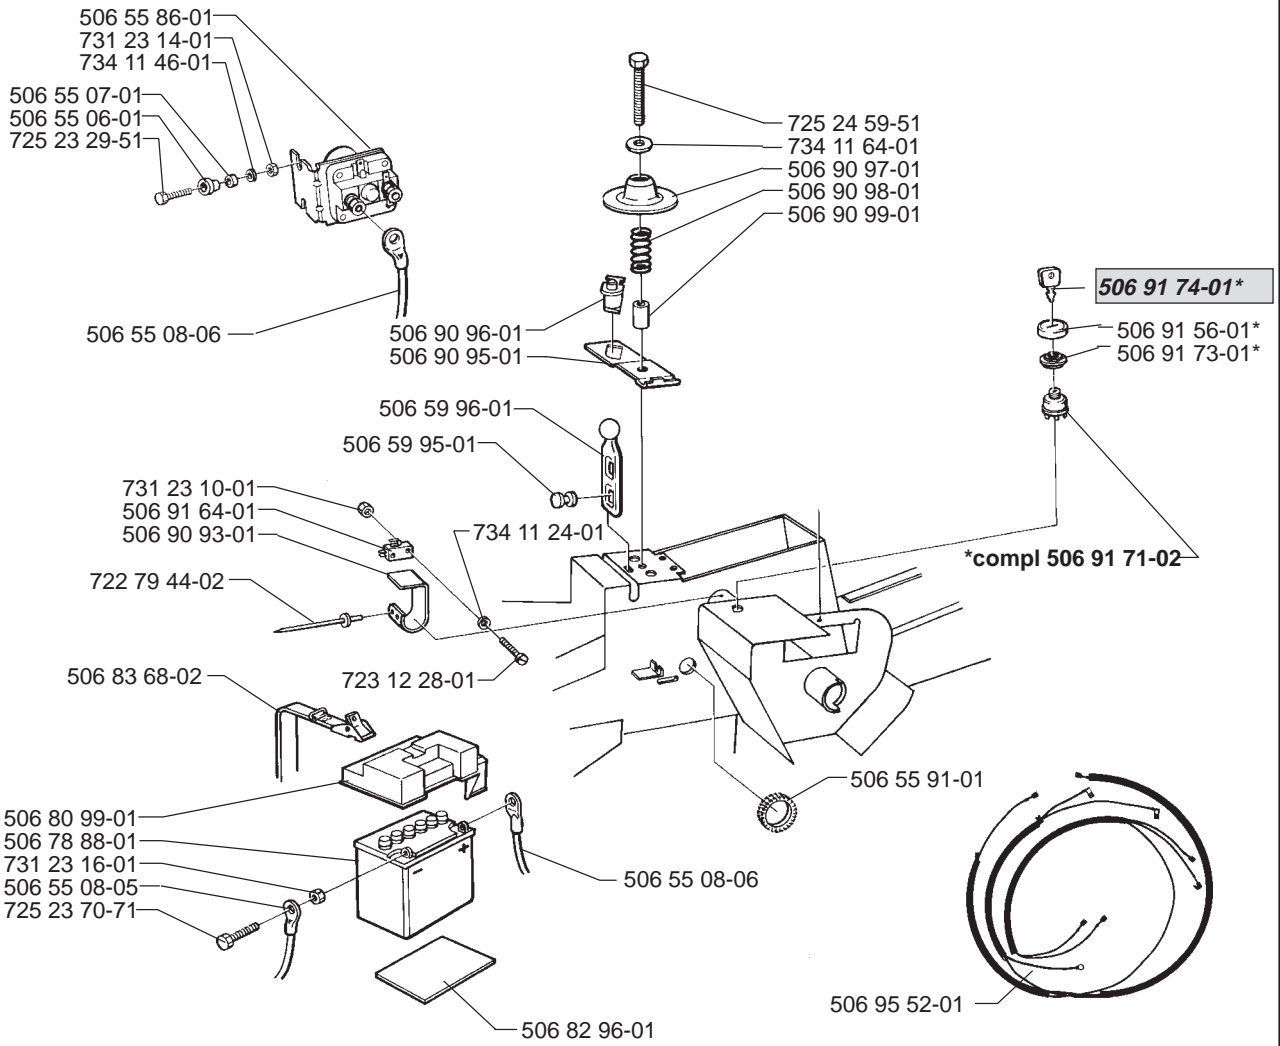

B

***compl 506 98 46-02**

xxx xx xx-xx = New part

C

xxx xx xx-xx = New part

D**15,5 hp B & S Diamond plus****xxx xx xx-xx** = New part

E

xxx xx xx-xx = New part

xxx xx xx-xx = New part

K

X BioClip 90

xxx xx xx-xx = New part

T Rear 97, BioClip 103

V Side 97

Correction: 506 87 32-01
 725 64 53-01 724 64 51-01

xxx xx xx-xx = New part

Y

BioClip 90

xxx xx xx-xx = New part