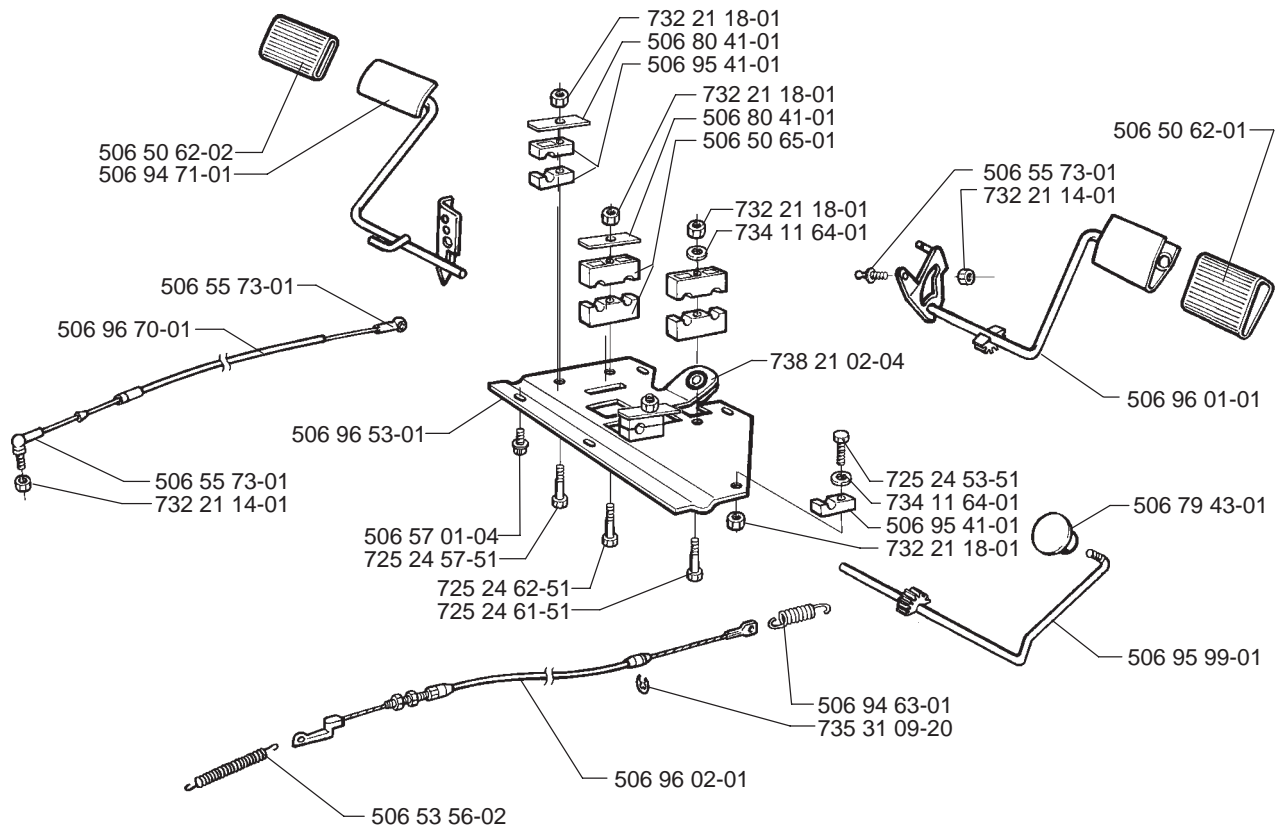

F

H

XXX XX XX-XX = New part