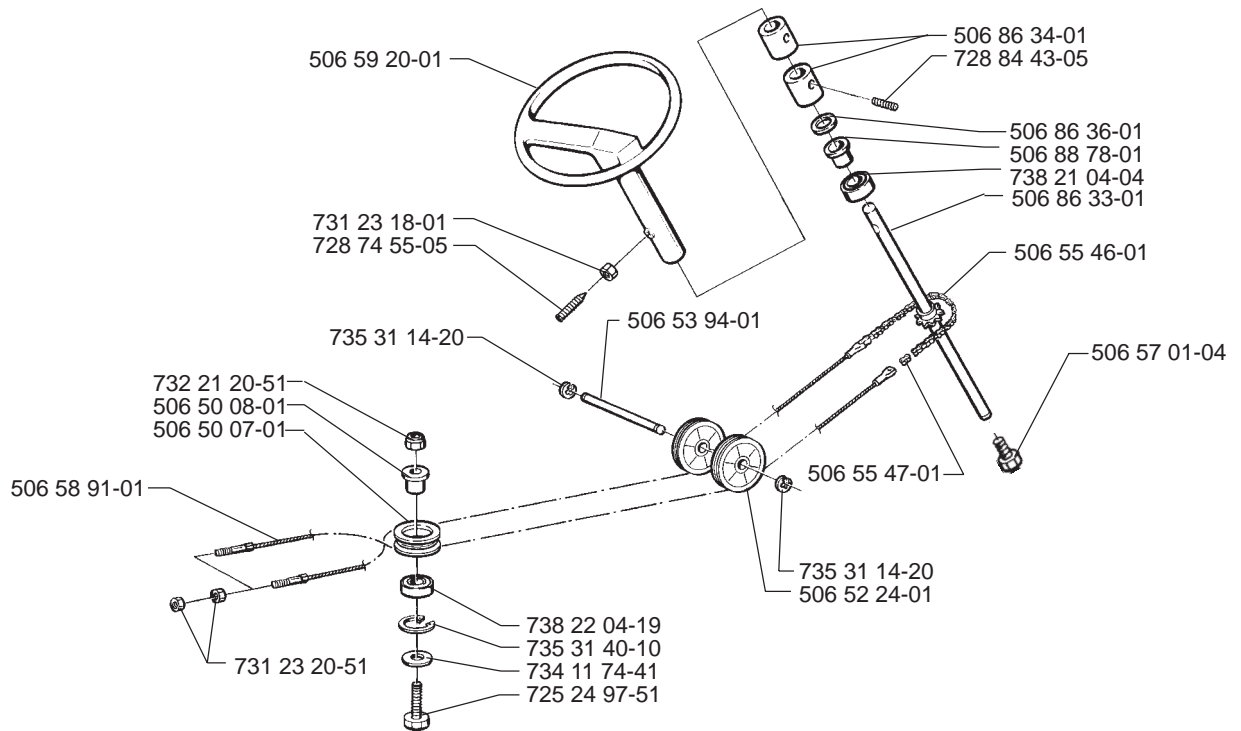

F

H

XXX XX XX-XX = New part