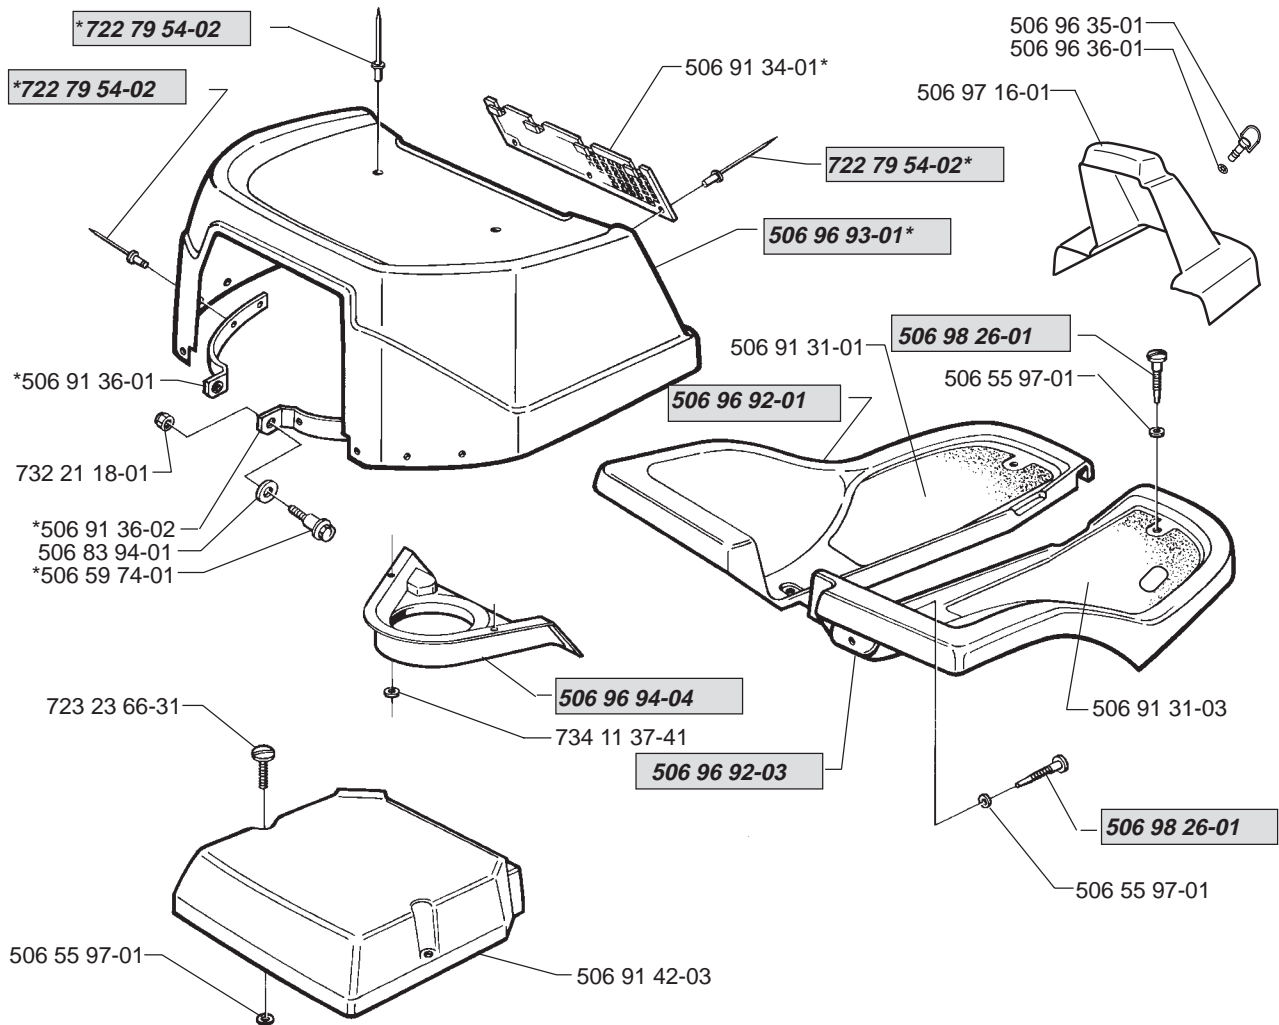

B

***compl 506 98 46-02**

xxx xx xx-xx = New part

C

xxx xx xx-xx = New part

D**15,5 hp B & S Diamond plus****xxx xx xx-xx** = New part

E

xxx xx xx-xx = New part

xxx xx xx-xx = New part

K

X BioClip 90

xxx xx xx-xx = New part

T Rear 97, BioClip 103

V Side 97

Correction: 506 87 32-01
 725 64 53-01 724 64 51-01

xxx xx xx-xx = New part

Y

BioClip 90

xxx xx xx-xx = New part