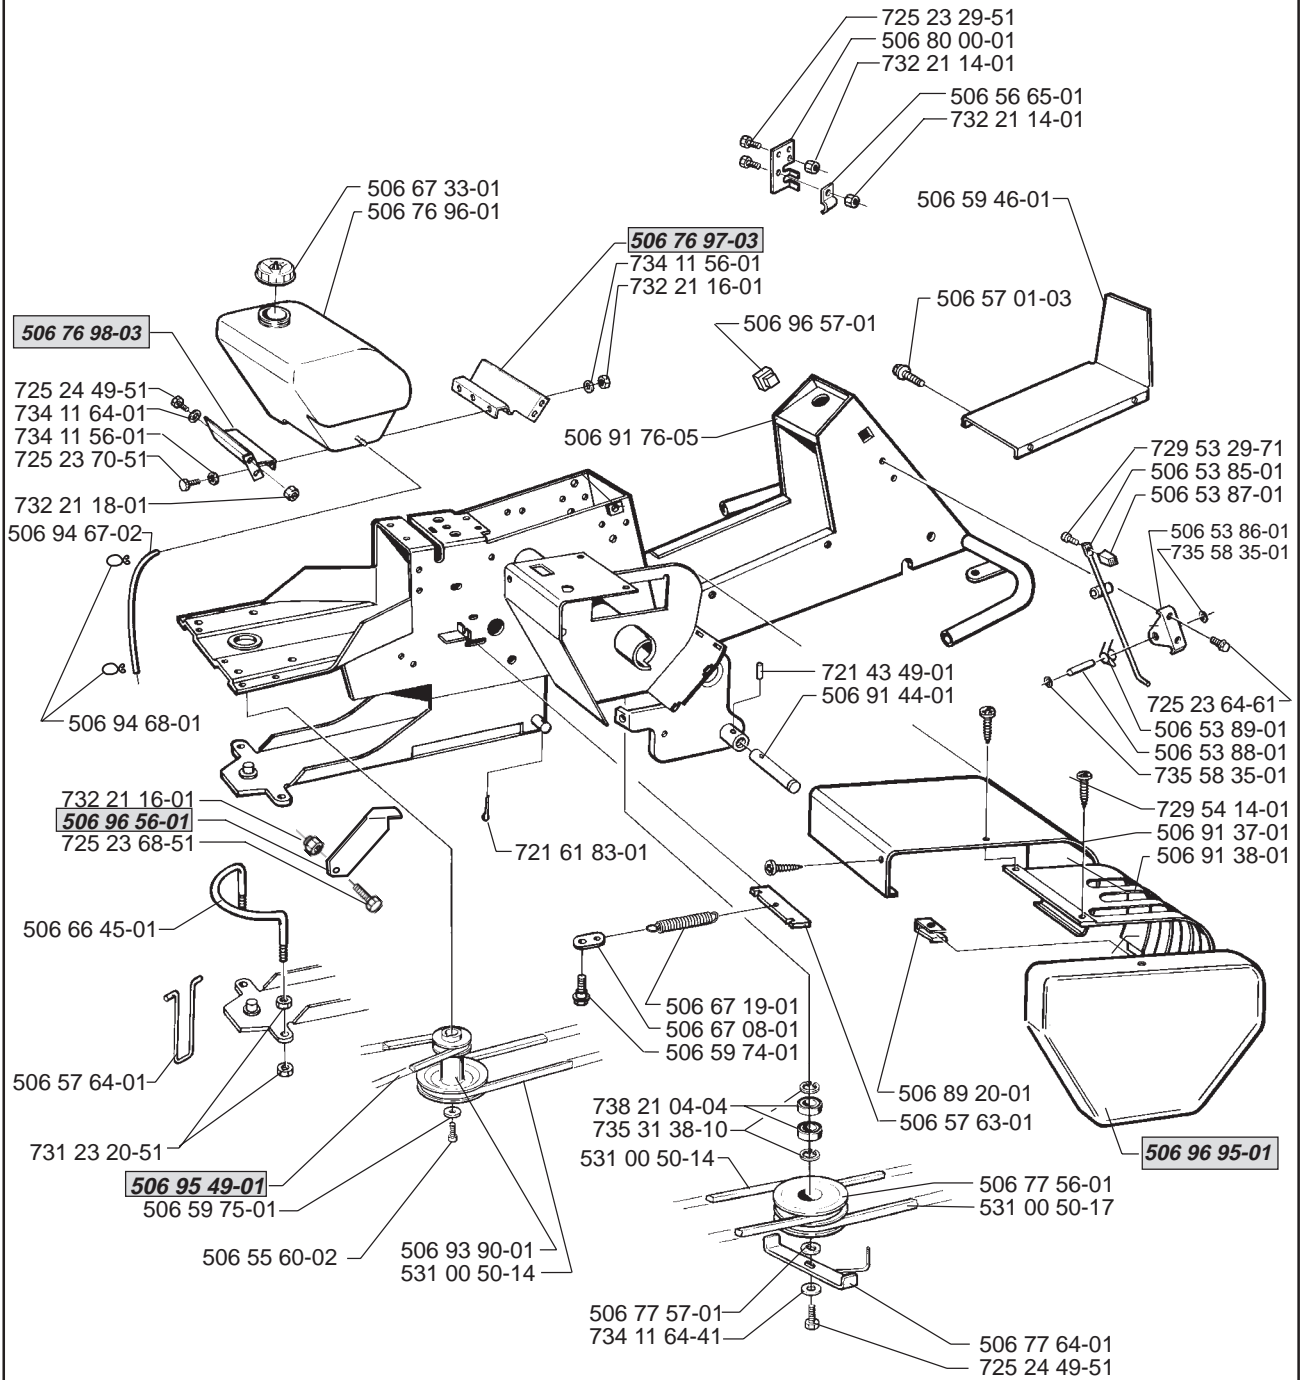

B

***compl 506 98 46-02**

xxx xx xx-xx = New part

C

xxx xx xx-xx = New part

D**15,5 hp B & S Diamond plus****xxx xx xx-xx** = New part

E

xxx xx xx-xx = New part

xxx xx xx-xx = New part

K

X BioClip 90

xxx xx xx-xx = New part

T Rear 97, BioClip 103

V Side 97

Correction: 506 87 32-01
 725 64 53-01 724 64 51-01

xxx xx xx-xx = New part

Y

BioClip 90

xxx xx xx-xx = New part